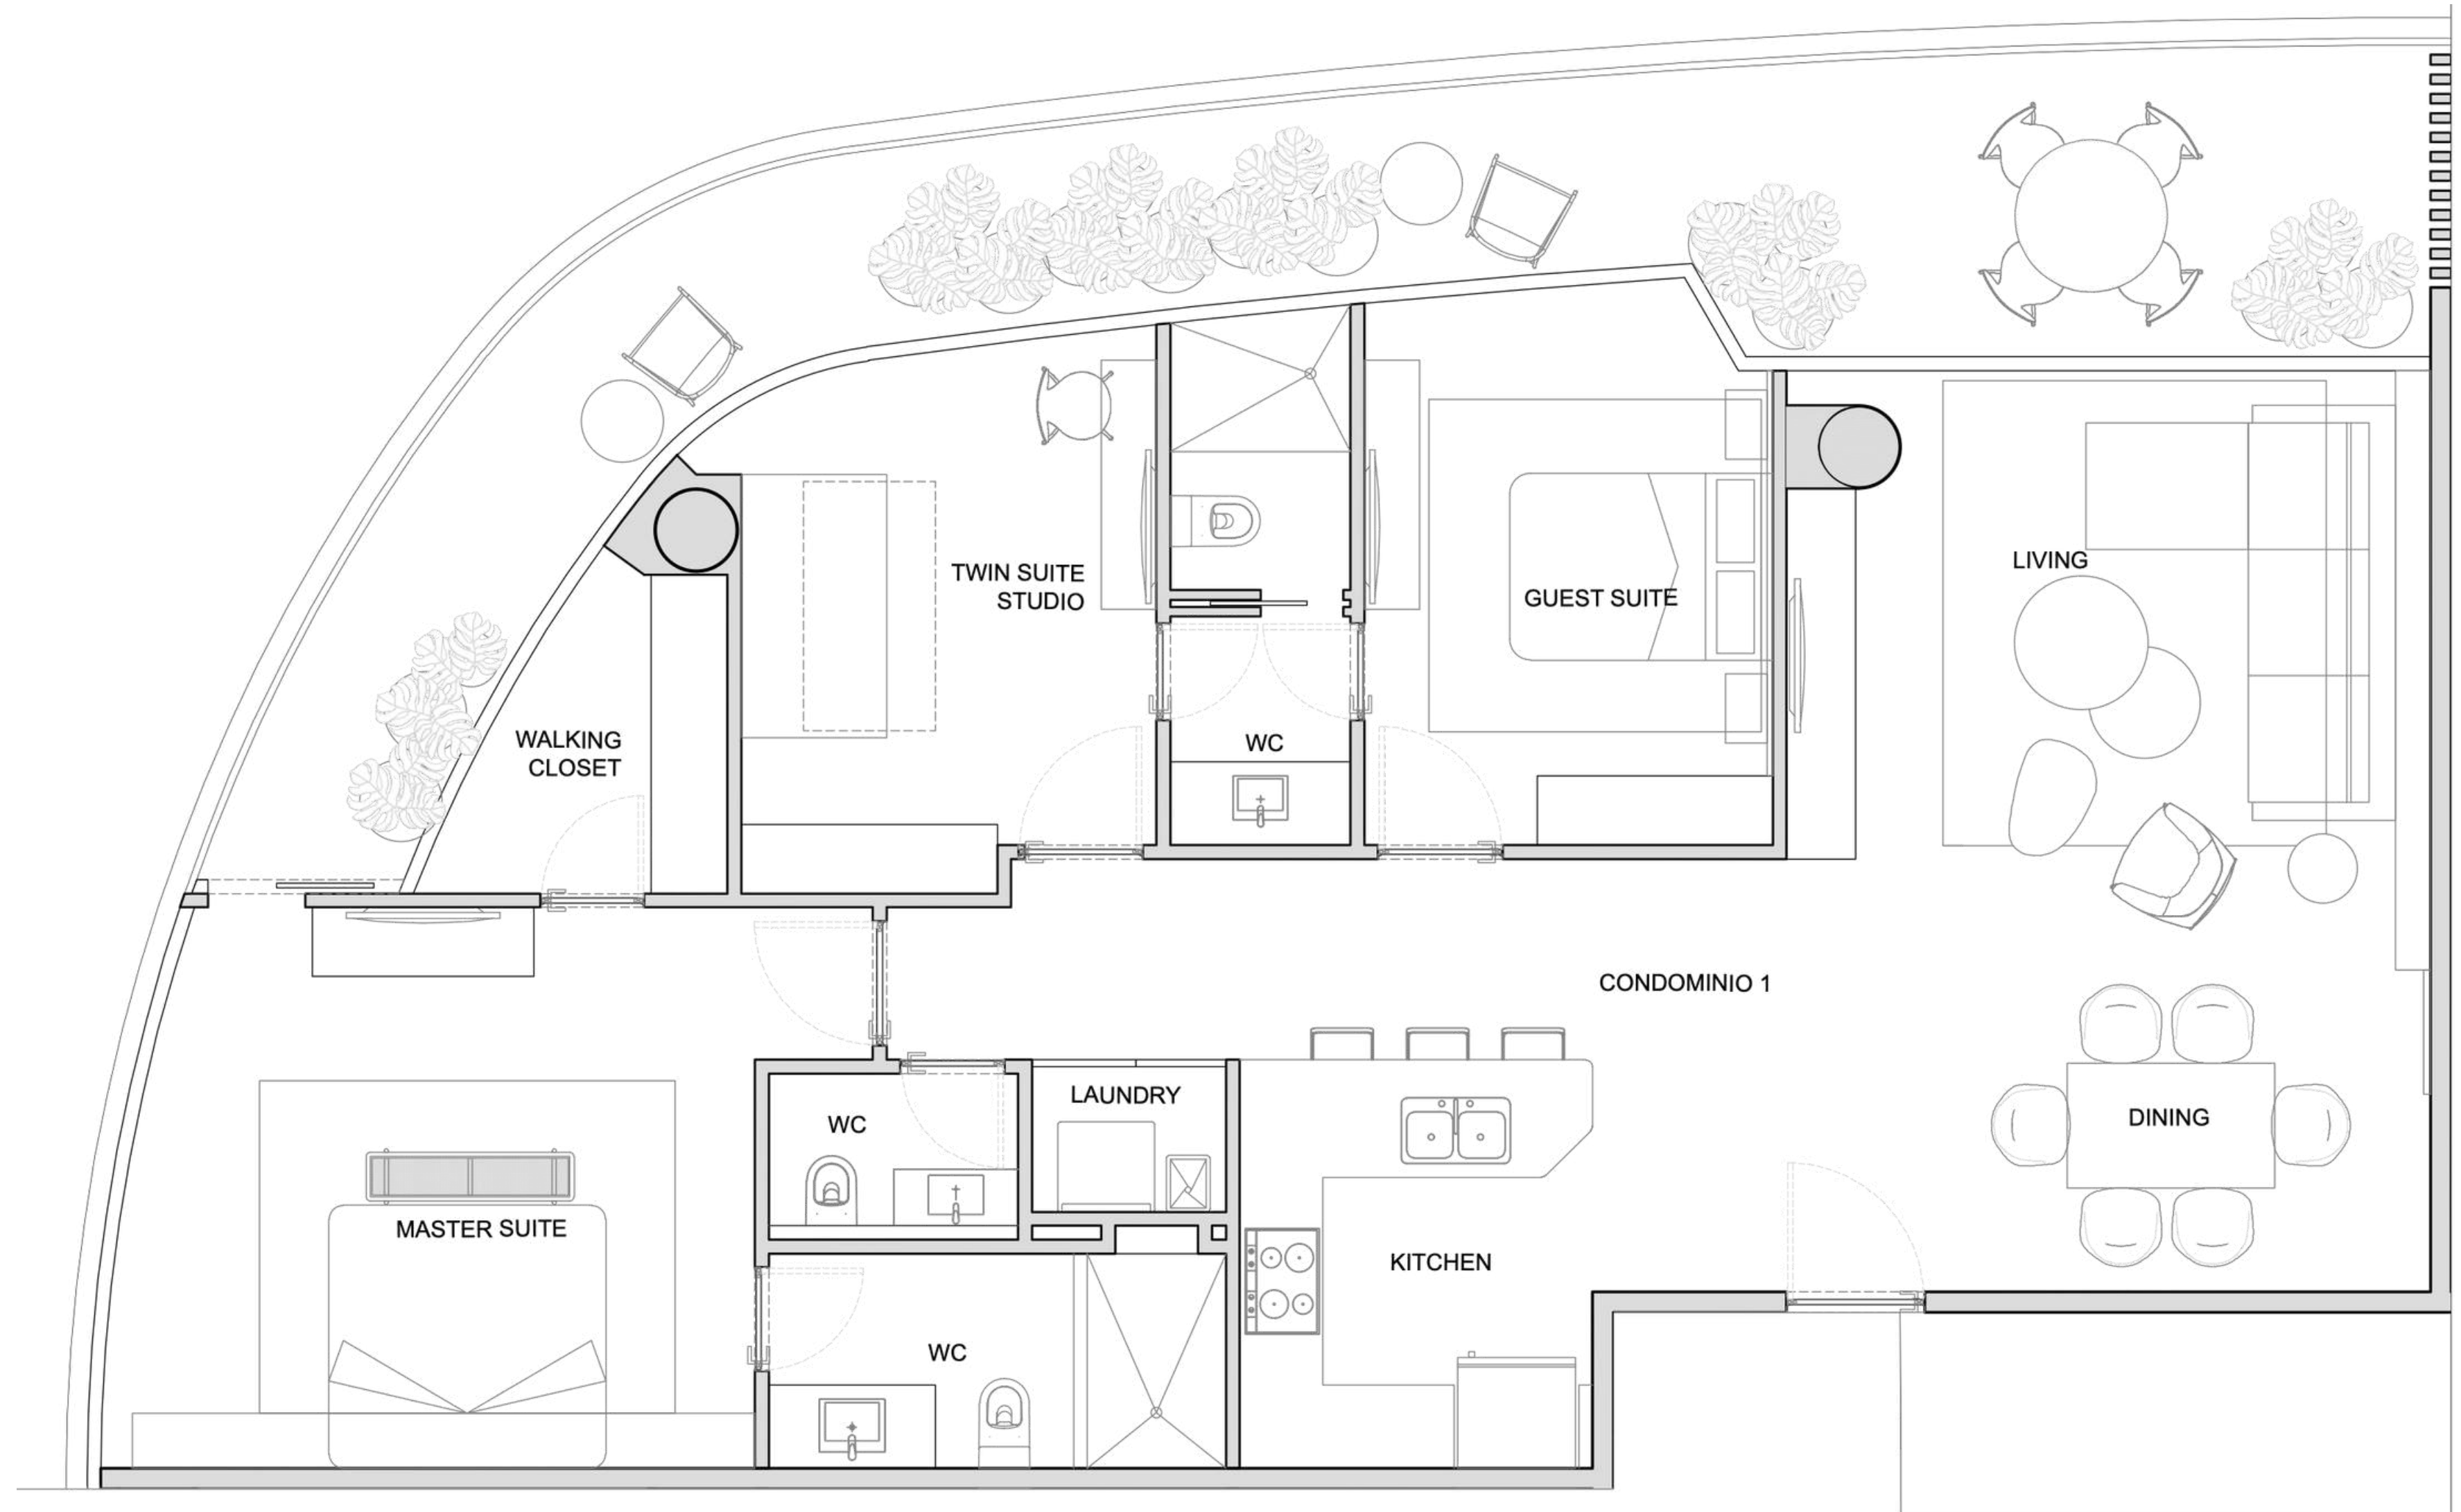

MODEL UNIT

CONDO A1 LEVEL 2